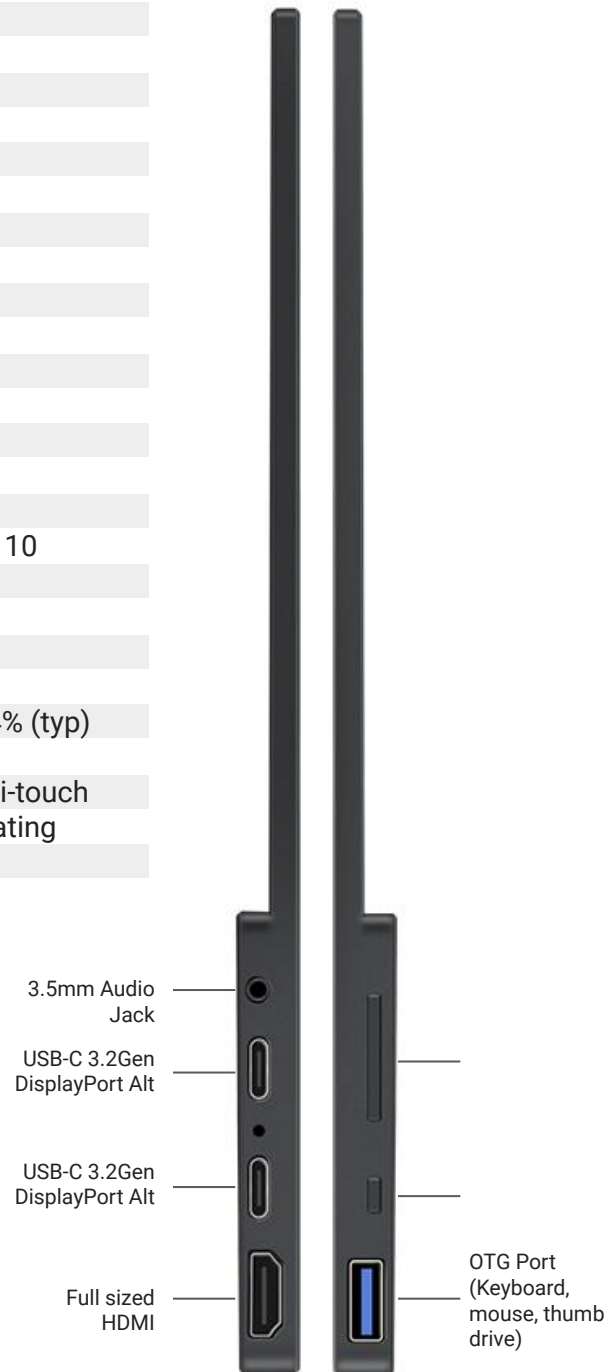

Connector

USB 3.2 Type-C Up Stream:	2 (65W power charger)
DisplayPort Alt mode :	
3.5mm Audio Out:	1
3.5mm Audio Out:	1
Power in:	USB Type C (with video & data)

Compatibility

PC Resolution (max):	1920x1200
Mac® Resolution (max):	1920x1200
Supported Operating System:	Windows 10/11, macOS, iPad OS, Android, Switch
Mac® Resolution (min):	1920x1200

Audio

Internal Speakers: Stereo, 8Ω1W * 2

Power

Eco Mode (without external power):	<5W (<5V/1A)
Consumption (typical):	8W
Consumption (max):	8.3W
Voltage:	DC 5V/3A- 20V/3.25A
Stand-by:	0.5W
Power Supply:	External Power Adapter USB-C PD 30W (US/EU/UK/AU)